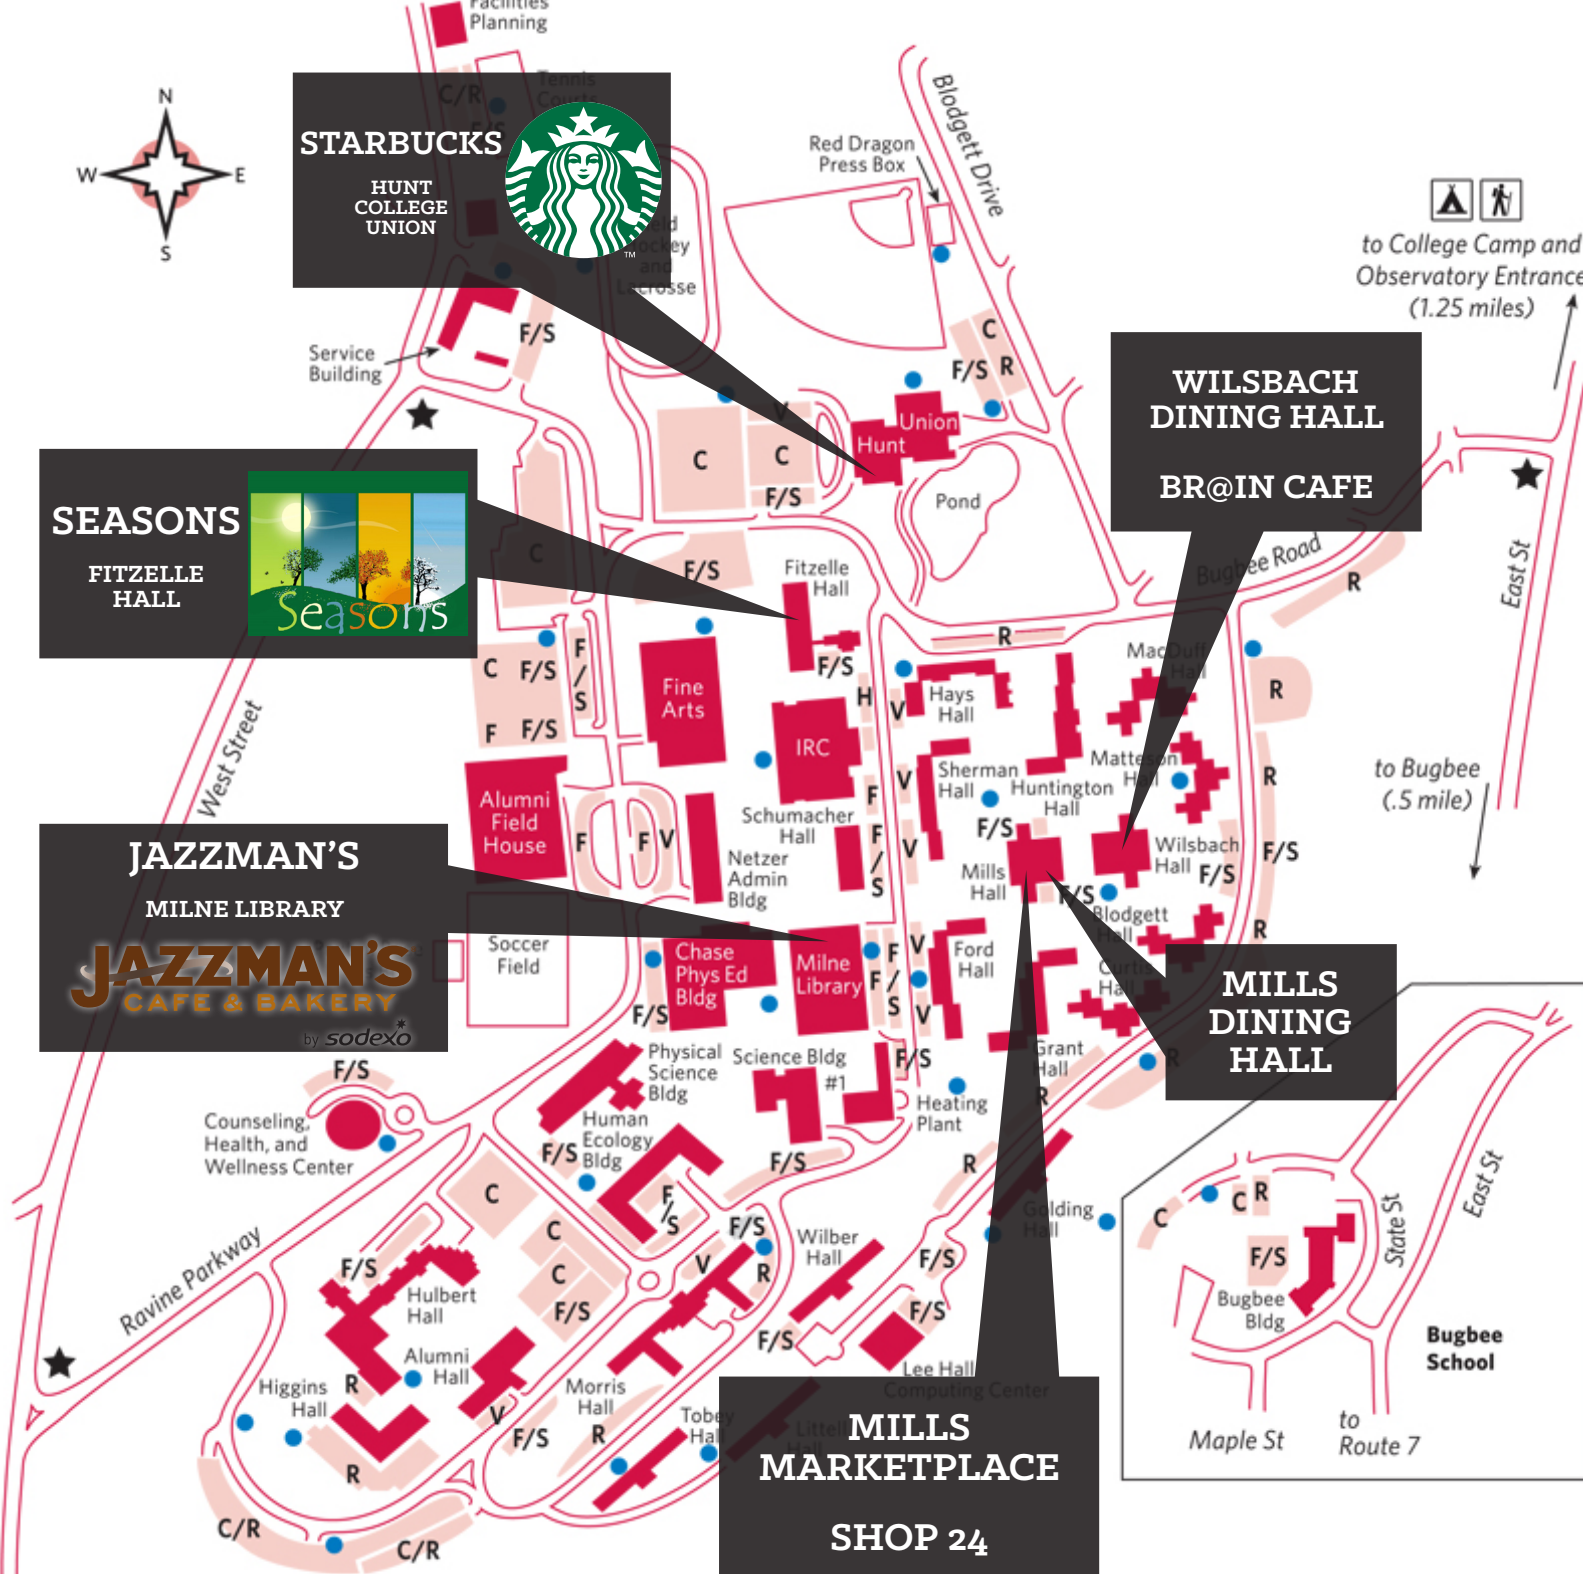

STARBUCKS
HUNT COLLEGE UNION

SEASONS
FITZELLE HALL

JAZZMAN'S
MILNE LIBRARY

JAZZMAN'S
CAFE & BAKERY
by sodexo

WILSBACH DINING HALL
BR@IN CAFE

MILLS DINING HALL

MILLS MARKETPLACE
SHOP 24

Parking Key	
F	Faculty (Blue signs)
F/S	Faculty & Staff (Blue/Orange signs)
●	Emergency Blue Light Telephones
★	Entrances to Campus
R	Resident Students (Green signs)
C	Commuter Students (Yellow signs)
V	Visitors (White signs)
H	Handicapped

SUNY ONEONTA

CAMPUS DINING LOCATIONS